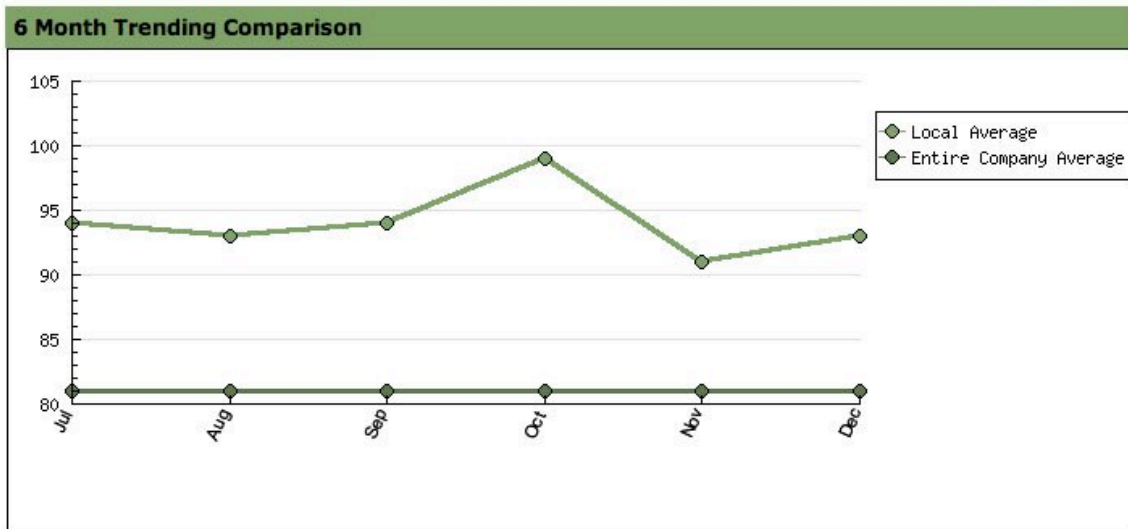

Weather Shop View - Version #2:

Widgets	A-Mystery Shopping	12-15-2007	Evaluation ID - 102528

409-WEST OAKS MALL   1000 WEST OAKS MALL, #325, HOUSTON, TX, 77082

This Evaluation	YTD	Ranking	Change (from last Evaluation)
100%	95%	678/1380	+7%

Sectional Scores	Change	Total Score	This Evaluation / Last Evaluation
Exterior 100% 100%	0% --	100%	
Ambiance 100% 83%	+17%		
Floor staff 100% 100%	0% --		
Checkout 100% 100%	0% --		
93%			

Question	Score	Answer
Shop Date		12/15/2007
Time you entered the store:		12:34 PM
Time Out [TIME OF DAY]		12:34 PM

Exterior