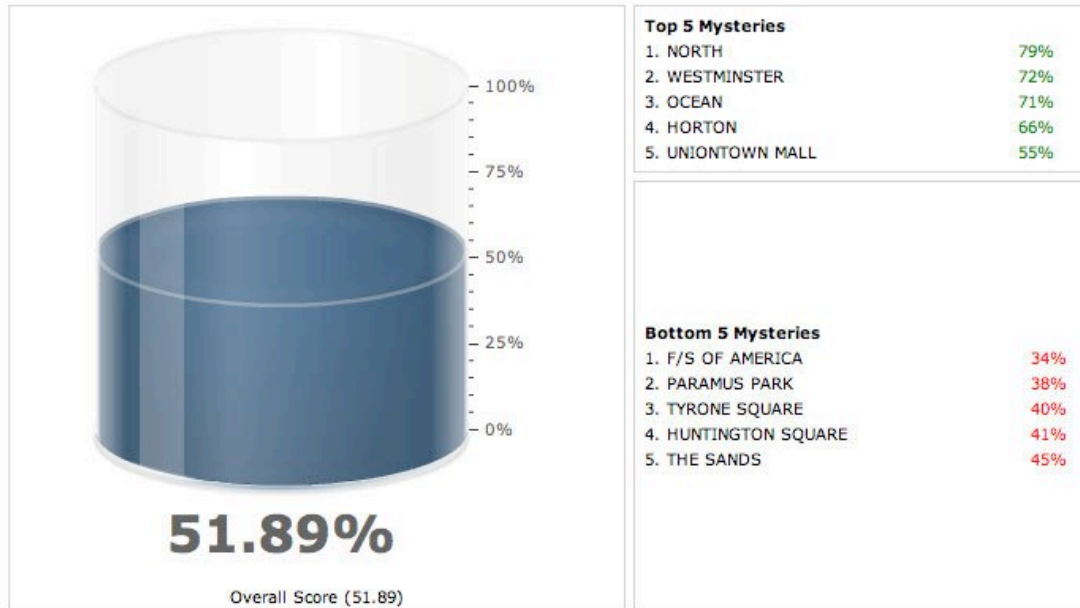

Current Dash Boards:

Dash Board - Version #1:

SELECT SURVEY
 Widgets Unlimited: A--Main GO

Ranking Report - Top 5 (Apr / Mar)

Monthly Report: 11/01/2006 - 04/30/2007

Total Score Distribution: 04/01/2007 - 04/30/2007

Sectional Scores (Apr / Mar)

Dash Board - Version #2:

SELECT SURVEY

Widgets: Customer Sat - Branching Demo

SHOW ONLY SHOPS:

-- select loc/level --
 -- Group -- Submit

DATE RANGE:

From All
 Show 1

Dash Board - Version #3:

SHOW ONLY SHOPS:

Entire Company

DATE RANGE:
 Start: 12/1/08
 End: 12/31/08

Overall Score (49.63)

Current Weather Shop Views:
Weather Shop View - Version #1:

Widgets	A-Mystery Shopping	12-15-2007	Evaluation ID - 102528
----------------	---------------------------	-------------------	-------------------------------