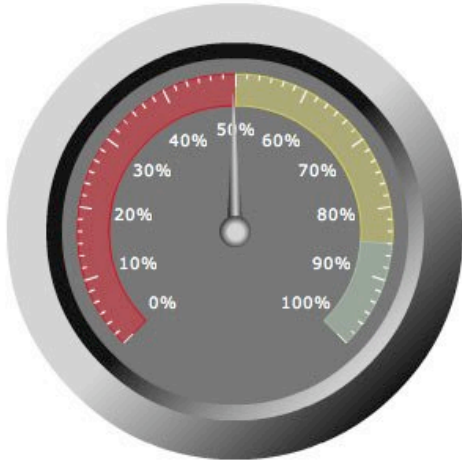

Current Dash Boards:

Dash Board - Version #1:

SELECT SURVEY
 Widgets Unlimited: A--Main GO

Ranking Report - Top 5 (Apr / Mar)

Monthly Report: 11/01/2006 - 04/30/2007

Total Score Distribution: 04/01/2007 - 04/30/2007

Sectional Scores (Apr / Mar)

Dash Board - Version #2:

SELECT SURVEY

Widgets: Customer Sat - Branching Demo

SHOW ONLY SHOPS:

-- select loc/level --
 -- Group -- Submit

DATE RANGE:

From All
 Show 1

Dash Board - Version #3:

SHOW ONLY SHOPS:

Entire Company

DATE RANGE:
 Start: 12/1/08
 End: 12/31/08

Overall Score (49.63)

Current Weather Shop Views:
Weather Shop View - Version #1:

Widgets	A-Mystery Shopping	12-15-2007	Evaluation ID - 102528
----------------	---------------------------	-------------------	-------------------------------