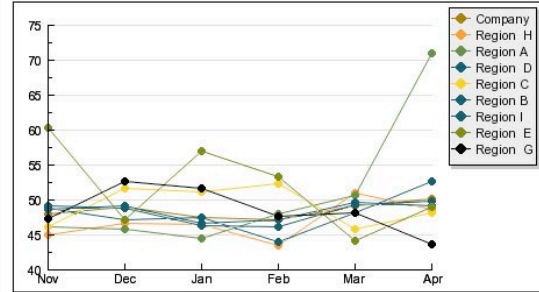

Current Dash Boards:

Dash Board - Version #1:

SELECT SURVEY
 Widgets Unlimited: A--Main GO

Ranking Report - Top 5 (Apr / Mar)

Monthly Report: 11/01/2006 - 04/30/2007

Total Score Distribution: 04/01/2007 - 04/30/2007

Sectional Scores (Apr / Mar)

Dash Board - Version #2:

SELECT SURVEY

Widgets: Customer Sat - Branching Demo

SHOW ONLY SHOPS:

-- select loc/level --
 -- Group -- Submit

DATE RANGE:

From All
 Show 1

Dash Board - Version #3:

SHOW ONLY SHOPS:

Entire Company

DATE RANGE:
 Start: 12/1/08
 End: 12/31/08

Overall Score (49.63)

Current Weather Shop Views:
Weather Shop View - Version #1:

Widgets	A-Mystery Shopping	12-15-2007	Evaluation ID - 102528
----------------	---------------------------	-------------------	-------------------------------