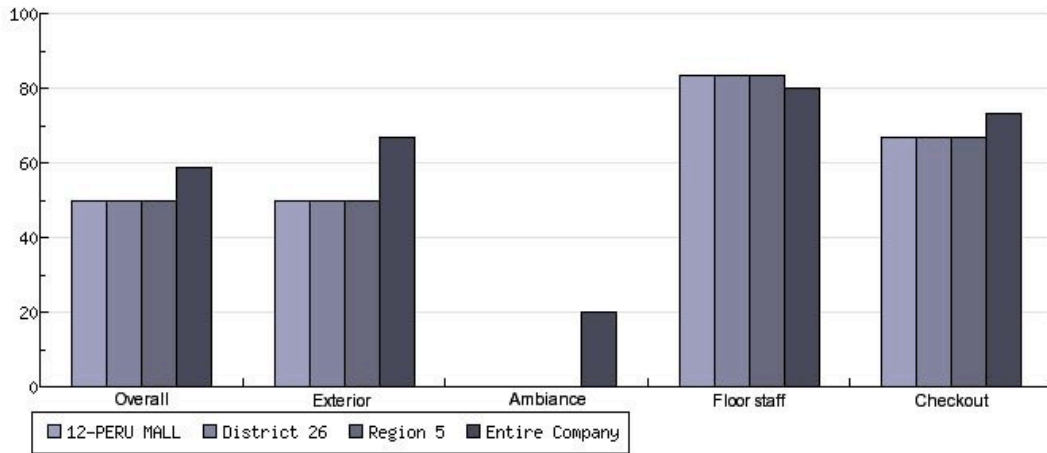

Question	Score	Answer
Shop Date		12/15/2007
Time you entered the store:		12:34 PM
Time Out [TIME OF DAY]		12:34 PM

Exterior

Weather Shop View - Version #3:

Widgets (configless) Customer Satisfaction 12-15-2008 Evaluation ID - 120452

12-PERU MALL 3940 ROUTE 251, #F-6, PERU, IL, 61354

This Evaluation	YTD	Ranking	Change (from last Evaluation)
54%	49%	3/3	+8% 

This Evaluation Last Evaluation

54%

46%

Overall and Sectional Scores

Question	Score	Answer
Date that you visited this store		12/15/2008
Please rate the exterior of the store	3/3	Excellent
Please rate the overall ambiance of the store	0/3	Poor
Please rate the performance of the floor staff	2/3	Good
Please rate your checkout experience	2/3	Good