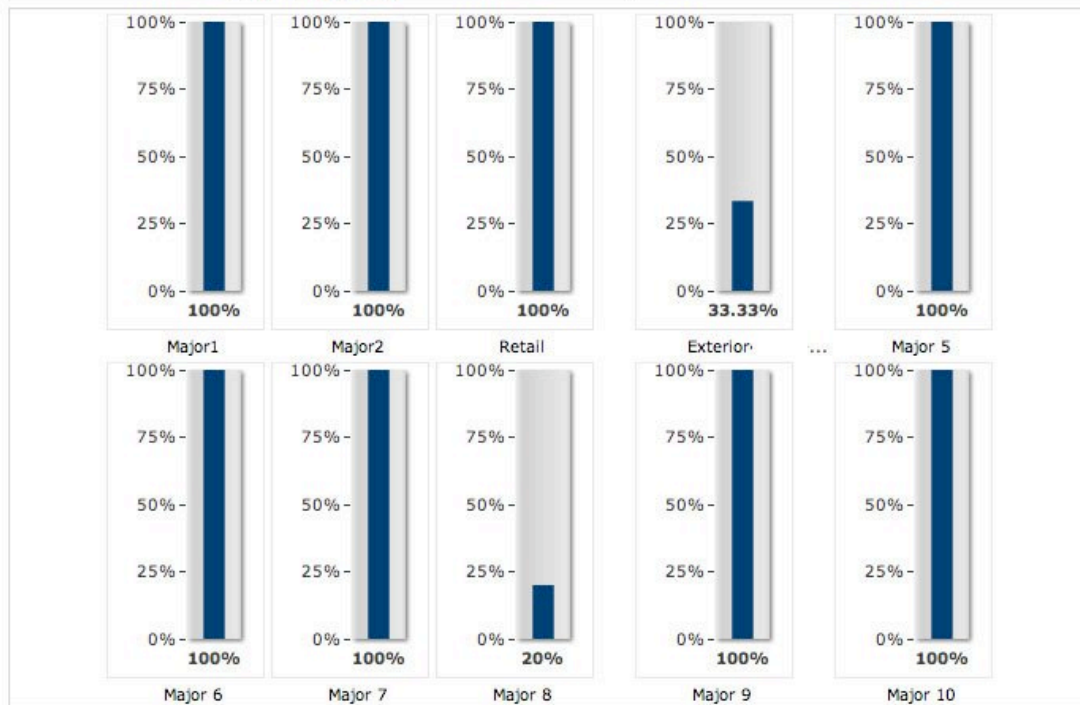

Current Dash Boards:

Dash Board - Version #1:

SELECT SURVEY
 Widgets Unlimited: A--Main GO

Ranking Report - Top 5 (Apr / Mar)

Monthly Report: 11/01/2006 - 04/30/2007

Total Score Distribution: 04/01/2007 - 04/30/2007

Sectional Scores (Apr / Mar)

Dash Board - Version #2:

SELECT SURVEY

Widgets: Customer Sat - Branching Demo

SHOW ONLY SHOPS:

-- select loc/level --
 -- Group -- Submit

DATE RANGE:

From All
 Show 1

Dash Board - Version #3:

SHOW ONLY SHOPS:

Entire Company

DATE RANGE:
 Start: 12/1/08
 End: 12/31/08

Overall Score (49.63)

Current Weather Shop Views:
Weather Shop View - Version #1:

Widgets	A-Mystery Shopping	12-15-2007	Evaluation ID - 102528
----------------	---------------------------	-------------------	-------------------------------