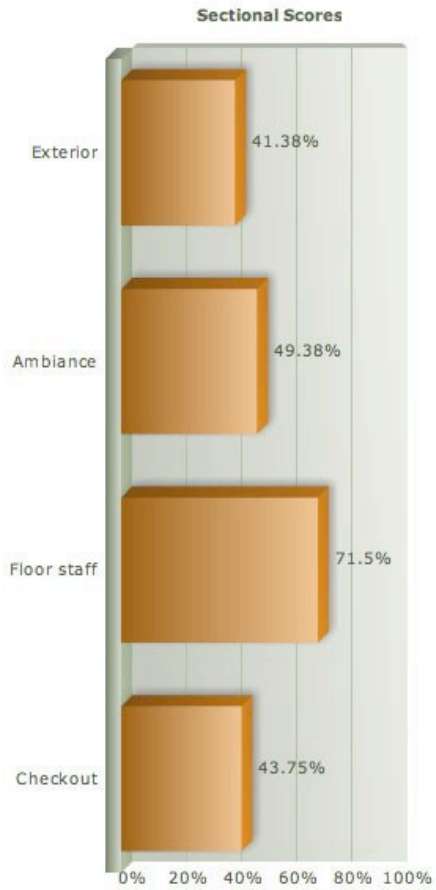

Sectional Scores (Apr / Mar)

Dash Board - Version #2:

SELECT SURVEY

Widgets: Customer Sat - Branching Demo

SHOW ONLY SHOPS:

-- select loc/level --
 -- Group -- Submit

DATE RANGE:

From All
 Show 1

Dash Board - Version #3:

SHOW ONLY SHOPS:

Entire Company

DATE RANGE:
 Start: 12/1/08
 End: 12/31/08

Overall Score (49.63)

Current Weather Shop Views:
Weather Shop View - Version #1:

Widgets	A-Mystery Shopping	12-15-2007	Evaluation ID - 102528
----------------	---------------------------	-------------------	-------------------------------

Exterior	90%	75%	0% --
Ambiance	90%	75%	+17%
Floor Staff	90%	75%	0% --
check out	90%	75%	0% --

Weather Shop View - Version #2:

Widgets	A-Mystery Shopping	12-15-2007	Evaluation ID - 102528
----------------	---------------------------	-------------------	-------------------------------