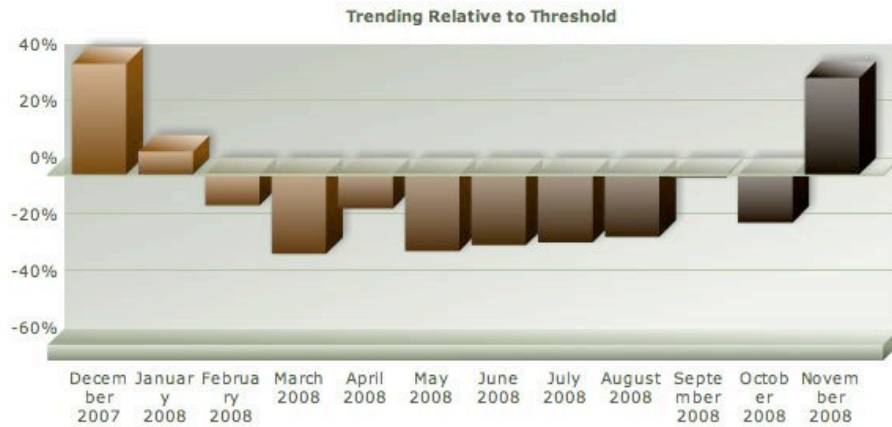

Sectional Scores (Apr / Mar)

Dash Board - Version #2:

SELECT SURVEY

Widgets: Customer Sat - Branching Demo

SHOW ONLY SHOPS:

-- select loc/level --
 -- Group -- Submit

DATE RANGE:

From All
 Show 1

Dash Board - Version #3:

SHOW ONLY SHOPS:

Entire Company

DATE RANGE:
 Start: 12/1/08
 End: 12/31/08

Overall Score (49.63)

Current Weather Shop Views:
Weather Shop View - Version #1:

Widgets	A-Mystery Shopping	12-15-2007	Evaluation ID - 102528
----------------	---------------------------	-------------------	-------------------------------